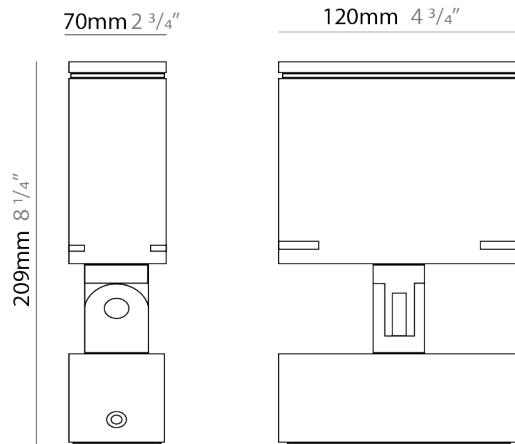

TARGET SURFACE

E9F233- -
base number   Finish   Lens
                         Options   Options

1. To build a product code in our configurator select the specify button on the base model # product page
2. To build a manual product code on this datasheet choose from the options listed below in blue font and add the suffix to the base model #

GENERAL

Series: Target
Brand: Platek
Division: Exterior
Mounting Type: Surface
Mounting Location: Above Ground
Subcategory: Flood

PHYSICAL

Shape: Rectangle
Length (mm): 120
Length (in): 4 3/4
Width (mm): 70
Width (in): 2 3/4
Height (mm): 213
Height (in): 8 3/8
Light Distribution: Adjustable / Direct
Screws: A4 stainless steel
Diffuser: Clear tempered glass
Fixture Finish: [BLK / WHI / GRY / COR / ANT / BRZ](#)
Fixture Material: Aluminum Die Cast
Cable Details: 2000mm Cable

ELECTRICAL

Lamp Type: LED
Total Output Wattage (W): 16
Dimming: DMX
Driver Included: No
Driver Location: Remote
Driver Type: Constant Current - Universal
Driver Class: Class 2
Input Voltage (V): 120 - 277
Constant Current (MA): 700

LED

Number of LEDs: 8
Color Temperature (°K): RGBW
CRI: >80 CRI
Lamp Life (hrs): 60000
Special LEDs offerings: RGBW

OPTICAL

Optic°: [9 / 24 / 48 / ELL](#)
Adjustability: Rotational 330°; Tilt 90°

RATINGS AND CERTIFICATIONS

Certified By: Certified for North American Standards
IP Rating: IP66
IK Rating: IK08
Bug Rating: B1 U0 G0