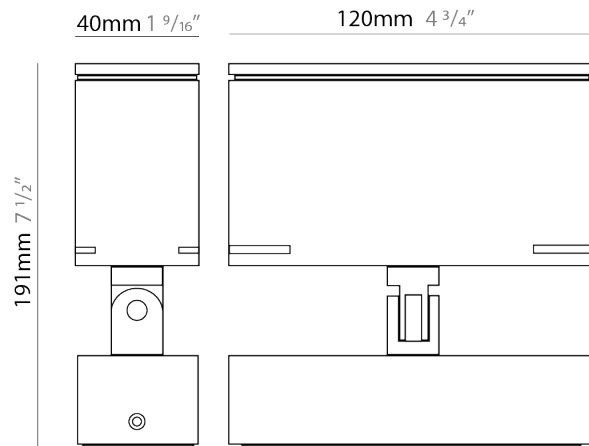

PROJECT	_____
TYPE	_____
SPECIFIER	_____
QUANTITY	_____
DATE	_____

TARGET SURFACE

E9F232- _____ - _____
base number   Finish   Lens
                         Options   Options

1. To build a product code in our configurator select the specify button on the base model # product page
2. To build a manual product code on this datasheet choose from the options listed below in blue font and add the suffix to the base model #

GENERAL

Series: Target
Brand: Platek
Division: Exterior
Mounting Type: Surface
Mounting Location: Above Ground
Subcategory: Flood

PHYSICAL

Shape: Rectangle
Length (mm): 120
Length (in): 4 ¾
Width (mm): 40
Width (in): 1 ⅙
Height (mm): 191
Height (in): 7 ½
Light Distribution: Adjustable / Direct
Screws: A4 stainless steel
Diffuser: Clear tempered glass
Fixture Finish: [BLK / WHI / GRY / COR / ANT / BRZ](#)
Fixture Material: Aluminum Die Cast
Cable Details: 2000mm Cable

ELECTRICAL

Lamp Type: LED
Total Output Wattage (W): 8
Dimming: DMX
Driver Included: No
Driver Location: Remote
Driver Type: Constant Current - Universal
Driver Class: Class 2
Input Voltage (V): 120 - 277
Constant Current (MA): 700

LED

Number of LEDs: 4
Color Temperature (°K): RGBW
CRI: >80 CRI
Lamp Life (hrs): 60000
Special LEDs offerings: RGBW

OPTICAL

Optic°: [9 / 24 / 48 / ELL](#)
Adjustability: Tilt 90°

RATINGS AND CERTIFICATIONS

Certified By: Certified for North American Standards
IP rating: IP66
IK Rating: IK08
Bug Rating: B3 U0 G0